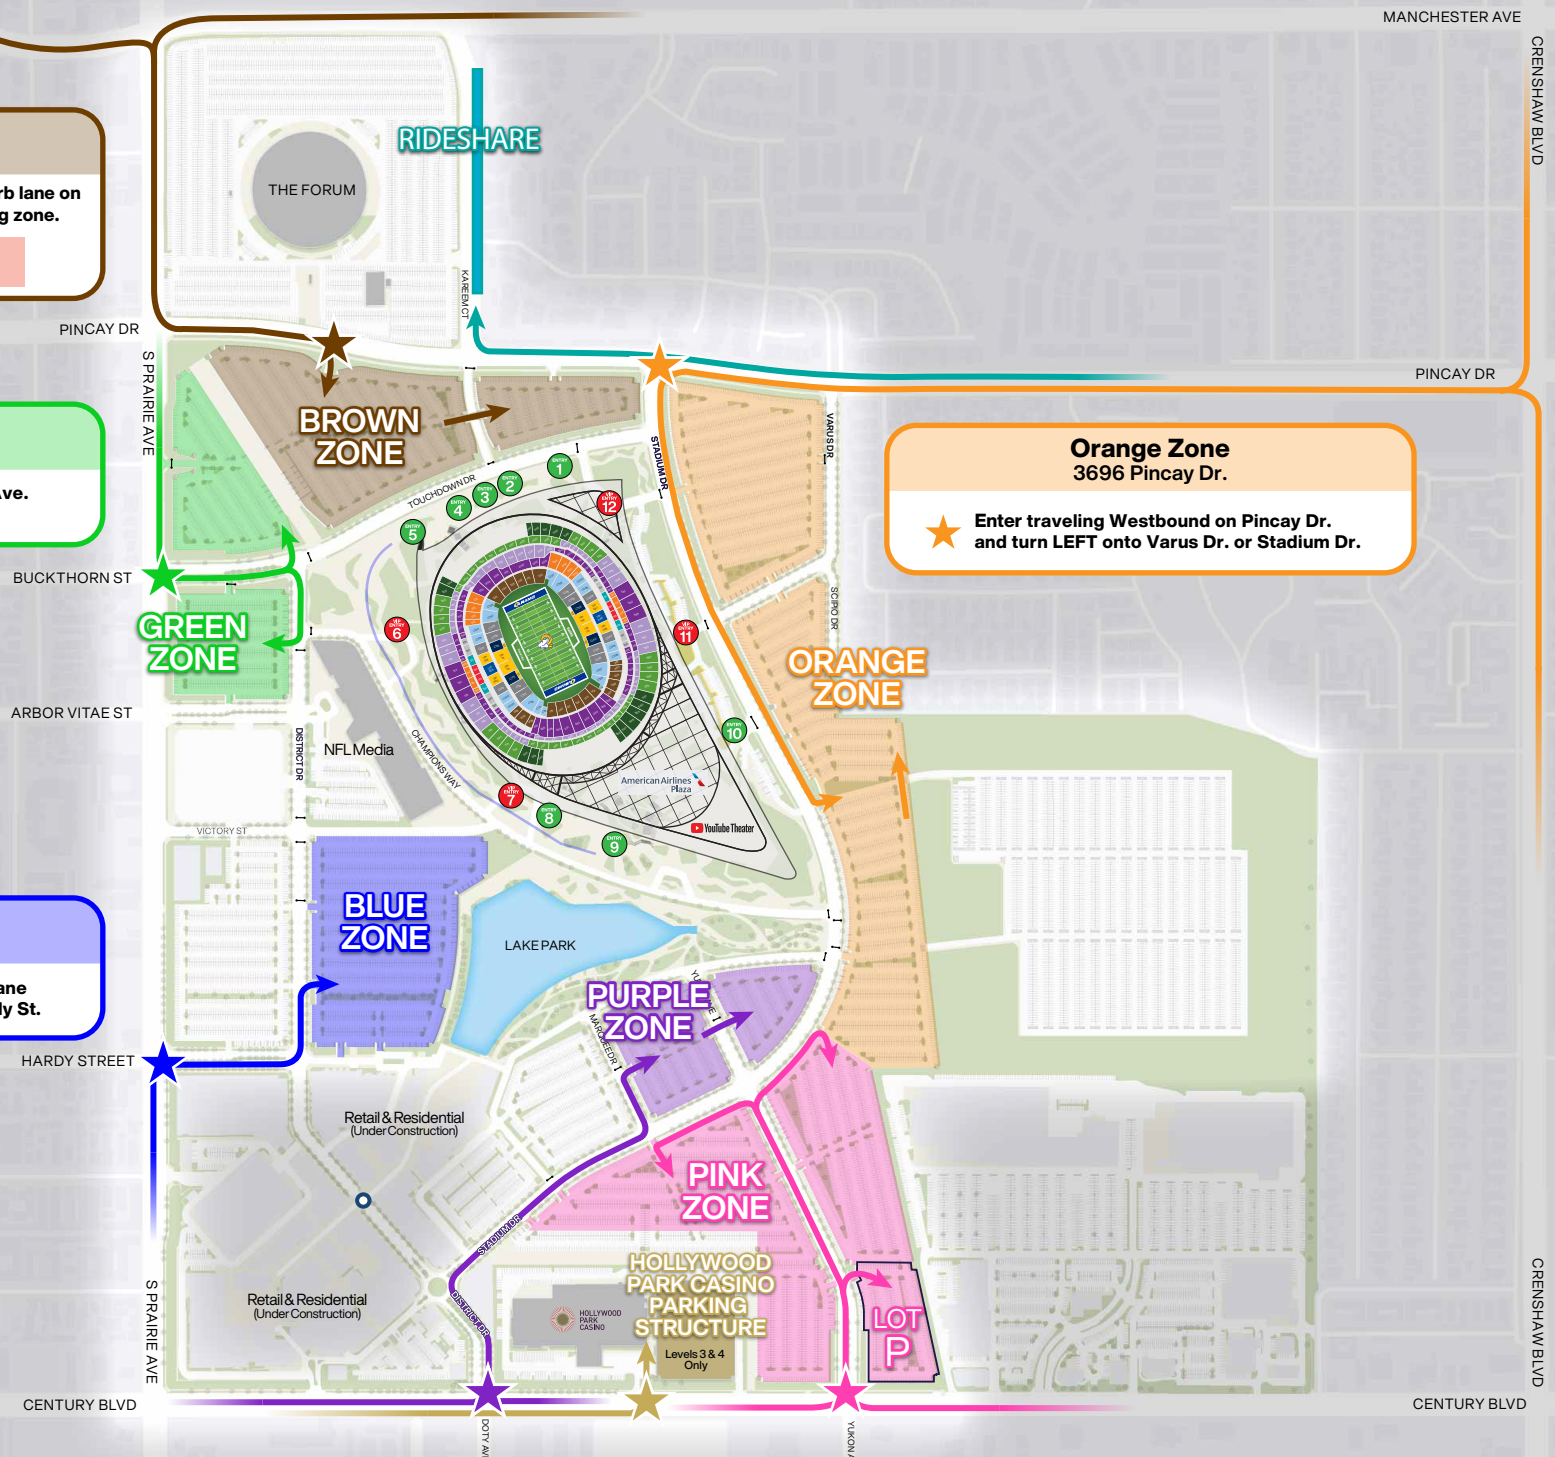

Stadium Entries

6 **VIP ENTRY 6**
Ticketmaster VIP Entrance

7 **VIP ENTRY 7**
American Airlines VIP Entrance

11 **VIP ENTRY 11**
SoFi VIP Entrance

12 **VIP ENTRY 12**
Pechanga Resort Casino VIP Entrance

Brown Zone
3919 Pincay Dr.

★ Must enter traveling in the Eastbound curb lane on Pincay Dr. and turn RIGHT into the parking zone.

NO LEFT TURNS ALLOWED

Green Zone
800 Prairie Ave.

★ Enter traveling Southbound on Prairie Ave. and turn LEFT onto Touchdown Dr.

Blue Zone
1100 Prairie Ave.

★ Enter traveling in the Northbound curb lane on Prairie Ave. and turn RIGHT onto Hardy St.

Purple Zone
3801 W Century Blvd.

★ Enter traveling Eastbound on Century Blvd. and turn LEFT onto District Dr./Doty Ave.

Hollywood Park Casino Parking Structure
3883 W Century Blvd.

★ Enter traveling Eastbound on Century Blvd. and turn LEFT onto Hollywood Park Casino Dr.

Pink Zone
3599 W Century Blvd.

★ Enter traveling in the Westbound curb lane on Century Blvd. and turn RIGHT onto Yukon Ave.

MANCHESTER AVE

ORENSHAW BLVD

PINCAY DR

PINCAY DR

BUCKTHORN ST

ARBOR VITAE ST

VICTORY ST

HARDY STREET

CENTURY BLVD

DOTY AVE

YUKON AVE

ORENSHAW BLVD

CENTURY BLVD

THE FORUM

RIDESHARE

BROWN ZONE

GREEN ZONE

BLUE ZONE

PURPLE ZONE

ORANGE ZONE

PINK ZONE

HOLLYWOOD PARK CASINO PARKING STRUCTURE

LOT P

TOUCHDOWN DR

NFL Media

LAKE PARK

Retail & Residential (Under Construction)

HOLLYWOOD PARK CASINO

Levels 3 & 4 Only